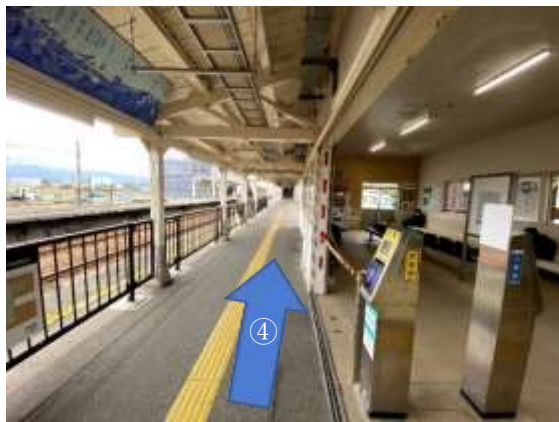

Higashi Toyama Station

Arrival to boarding information

① Please follow the arrows.

② Please purchase a special ticket for the cycle train at the ticket counter.

③ Please push your bike to the platform.

④ The train will arrive at platform 1. Please wait inside the yellow braille blocks.

※You can't take a train from an east exit. Please go to the western exit. It takes about 10 minutes.