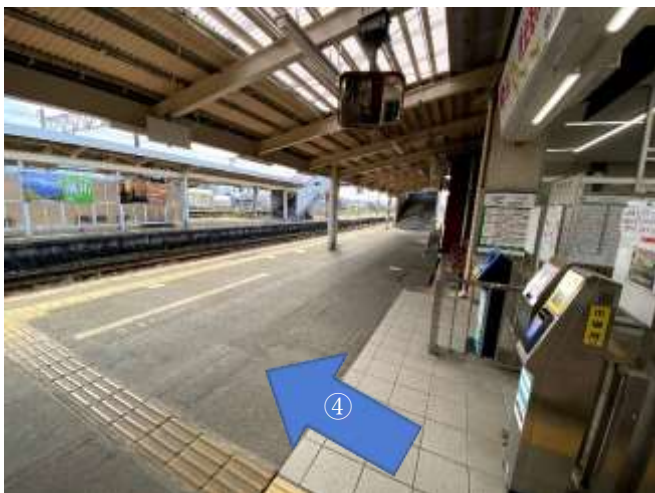

Namerikawa Station

Arrival to boarding information

① Please follow the arrows.

② Please purchase a special ticket for the cycle train at the ticket counter.

③ Please push your bike to the platform.

④ The train will arrive at platform 1.
Please wait inside the yellow braille blocks.